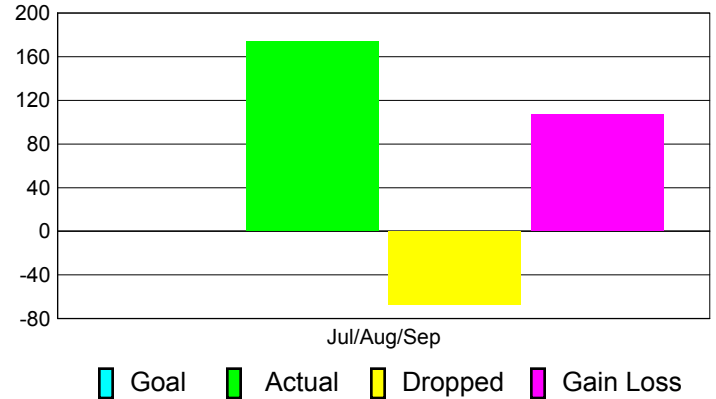

### YTD Status Quo Clubs 2012-2013

Status Quo Clubs Compared to Status Quo Members

## MEMBERSHIP

**Membership Results**  
2012-2013

**Membership**  
2011-2012

Month	Net Memb Goal	Actual New Memb	Actual Dropped Memb	Gain/Loss of Memb	Gain/Loss of Memb
Jul/Aug/Sep		174	-67	107	57
<b>Totals</b>		<b>174</b>	<b>-67</b>	<b>107</b>	<b>57</b>

### Membership Results 2012-2013

Goal, New, Dropped, Gain/Loss

### Comparison of Membership Gain/Loss

Current Year Compared to the Previous Year